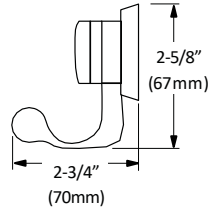

HAND TOWEL RING

BA-1404BN

FEATURES

- Concealed surface mount
- Mounting hardware included
- BN (Brushed Nickel)

TOWEL BAR

Disclaimer: Nerval makes every effort to provide accurate specification data. However, specification may change without notice. Please visit the Nerval website to see NERVAL'S TERMS AND CONDITIONS.

ROBE HOOK

HAND TOWEL RING

TOILET PAPER HOLDER

Disclaimer: Nerval makes every effort to provide accurate specification data. However, specification may change without notice. Please visit the Nerval website to see NERVAL'S TERMS AND CONDITONS.