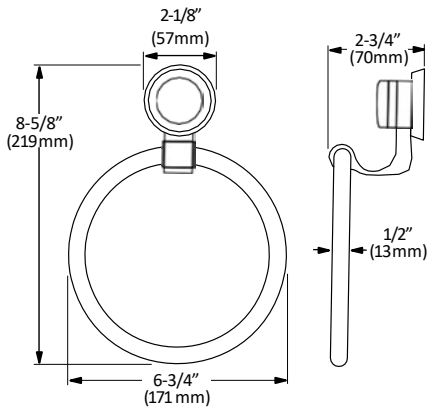

Bathroom Set

MODEL: MASON (1400BN SERIES)

TOWEL BAR

BA-1401BN

TOILET PAPER HOLDER

BA-1402BN

ROBE HOOK

BA-1403BN

HAND TOWEL RING

BA-1404BN

FEATURES

- Concealed surface mount
- Mounting hardware included
- BN (Brushed Nickel)

TOWEL BAR

Disclaimer: Nerval makes every effort to provide accurate specification data. However, specification may change without notice. Please visit the Nerval website to see NERVAL'S TERMS AND CONDITIONS.

ROBE HOOK

HAND TOWEL RING

TOILET PAPER HOLDER

Disclaimer: Nerval makes every effort to provide accurate specification data. However, specification may change without notice. Please visit the Nerval website to see NERVAL'S TERMS AND CONDITONS.