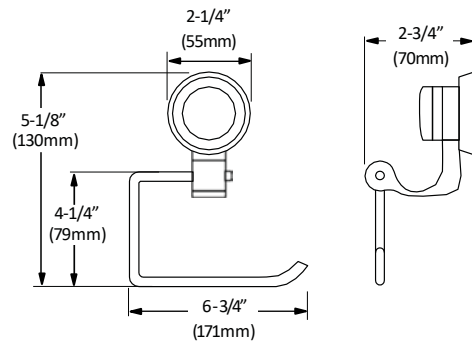

Bathroom Set

MODEL: MASON (1400BN SERIES)

TOWEL BAR

BA-1401BN

TOILET PAPER HOLDER

BA-1402BN

ROBE HOOK

BA-1403BN

HAND TOWEL RING

BA-1404BN

FEATURES

- Concealed surface mount
- Mounting hardware included
- BN (Brushed Nickel)

TOWEL BAR

Disclaimer: Nerval makes every effort to provide accurate specification data. However, specification may change without notice. Please visit the Nerval website to see NERVAL'S TERMS AND CONDITIONS.

ROBE HOOK

HAND TOWEL RING

TOILET PAPER HOLDER

Disclaimer: Nerval makes every effort to provide accurate specification data. However, specification may change without notice. Please visit the Nerval website to see NERVAL'S TERMS AND CONDITONS.