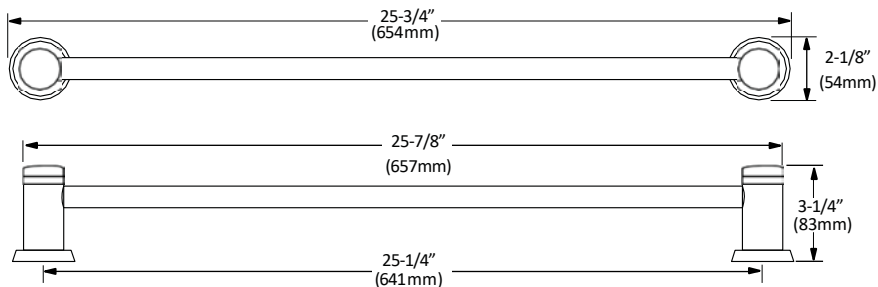

HAND TOWEL RING

BA-1404BN

FEATURES

- Concealed surface mount
- Mounting hardware included
- BN (Brushed Nickel)

TOWEL BAR

Disclaimer: Nerval makes every effort to provide accurate specification data. However, specification may change without notice. Please visit the Nerval website to see NERVAL'S TERMS AND CONDITIONS.

ROBE HOOK

HAND TOWEL RING

TOILET PAPER HOLDER

Disclaimer: Nerval makes every effort to provide accurate specification data. However, specification may change without notice. Please visit the Nerval website to see NERVAL'S TERMS AND CONDITONS.